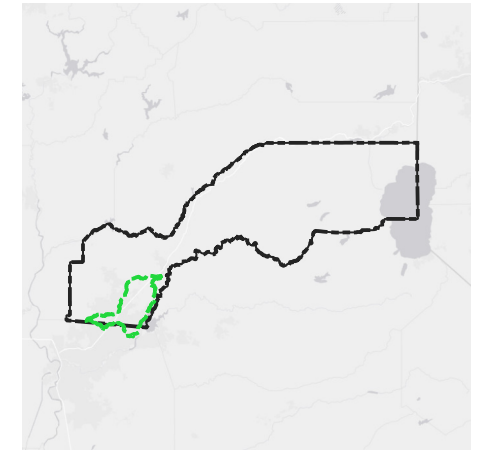

2022 Dry Creek Red Sesbania Removal Targeted Treatment Stream Sections

Map Legend

- Stream Locations Targeted for Red Sesbania Removal
- Dry Creek Watershed Perennial Streams
- Placer County Boundary
- Dry Creek Watershed Deliniation from Placer County Boundary