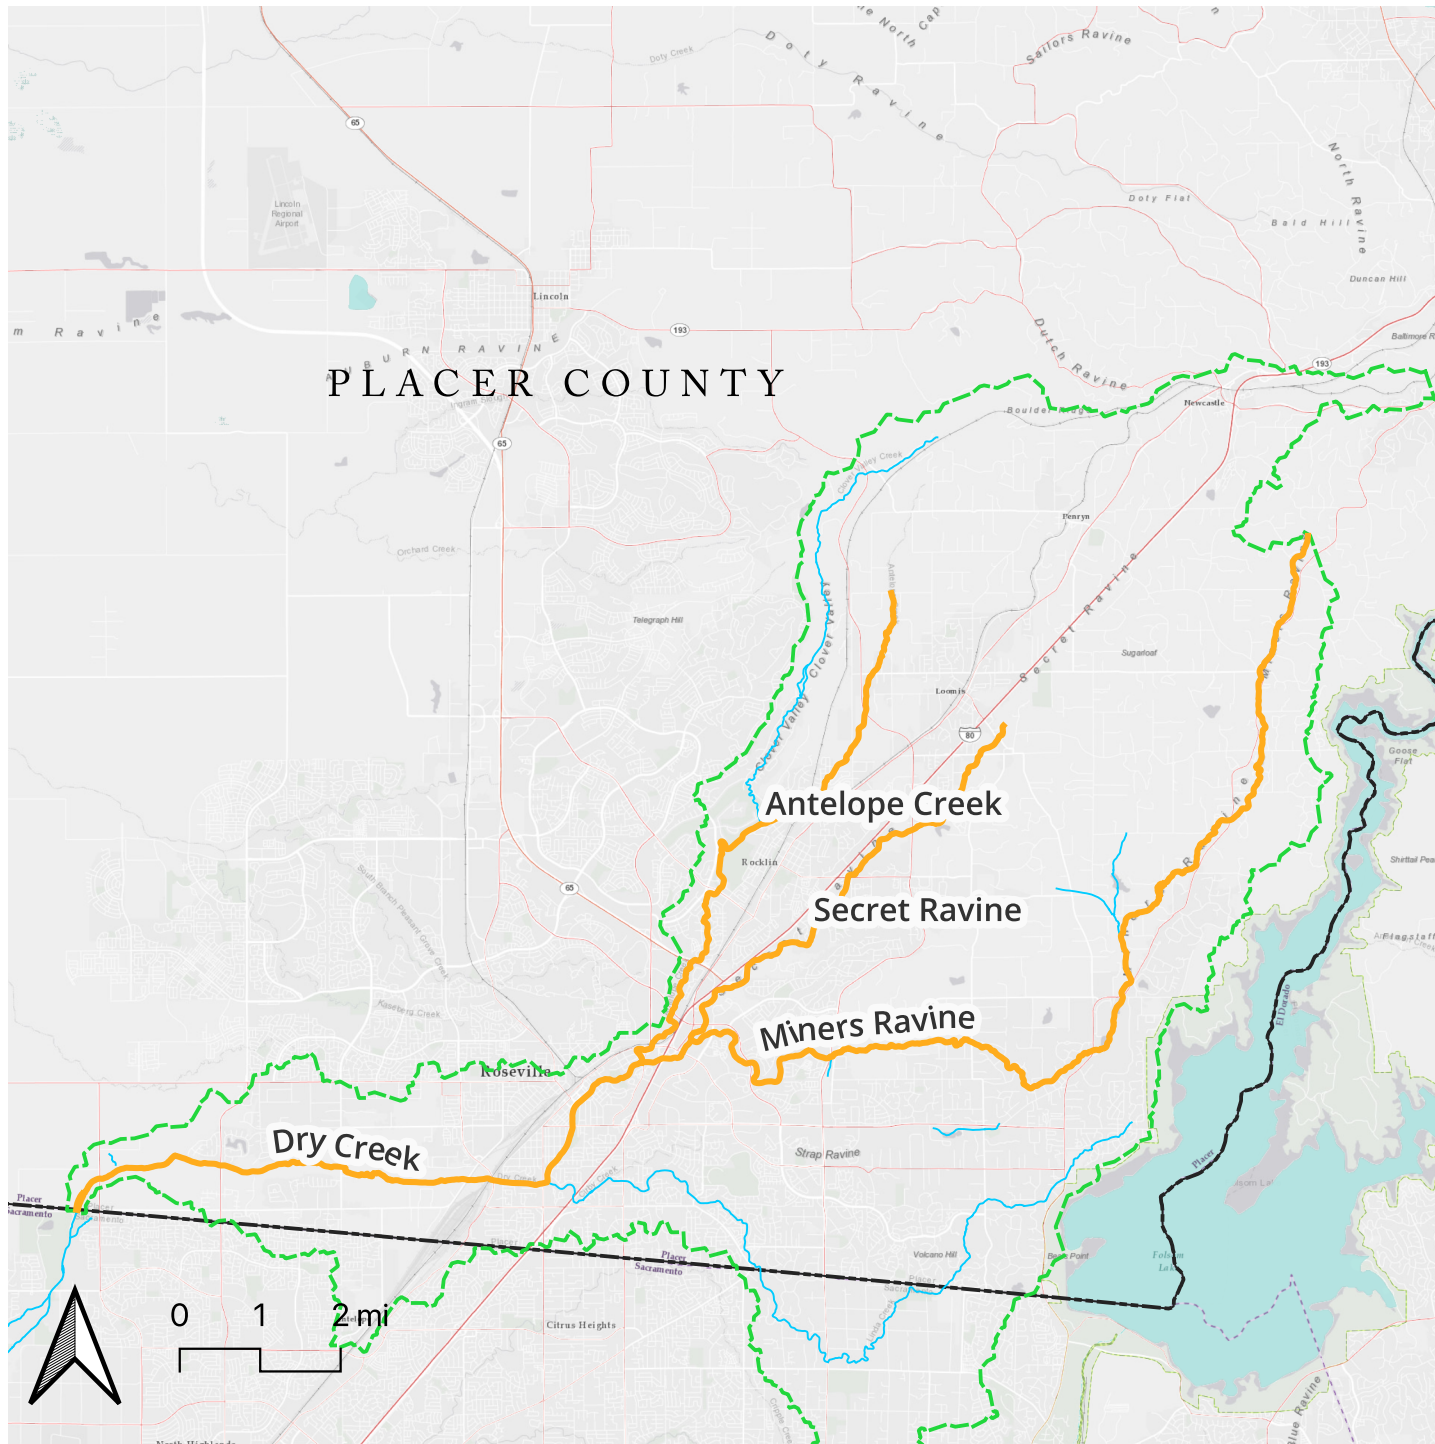

2022 Dry Creek Red Sesbania Removal Targeted Treatment Stream Sections

Map Legend

- Stream Locations Targeted for Red Sesbania Removal
- Dry Creek Watershed Perennial Streams
- Placer County Boundary
- Dry Creek Watershed Deliniation from Placer County Boundary